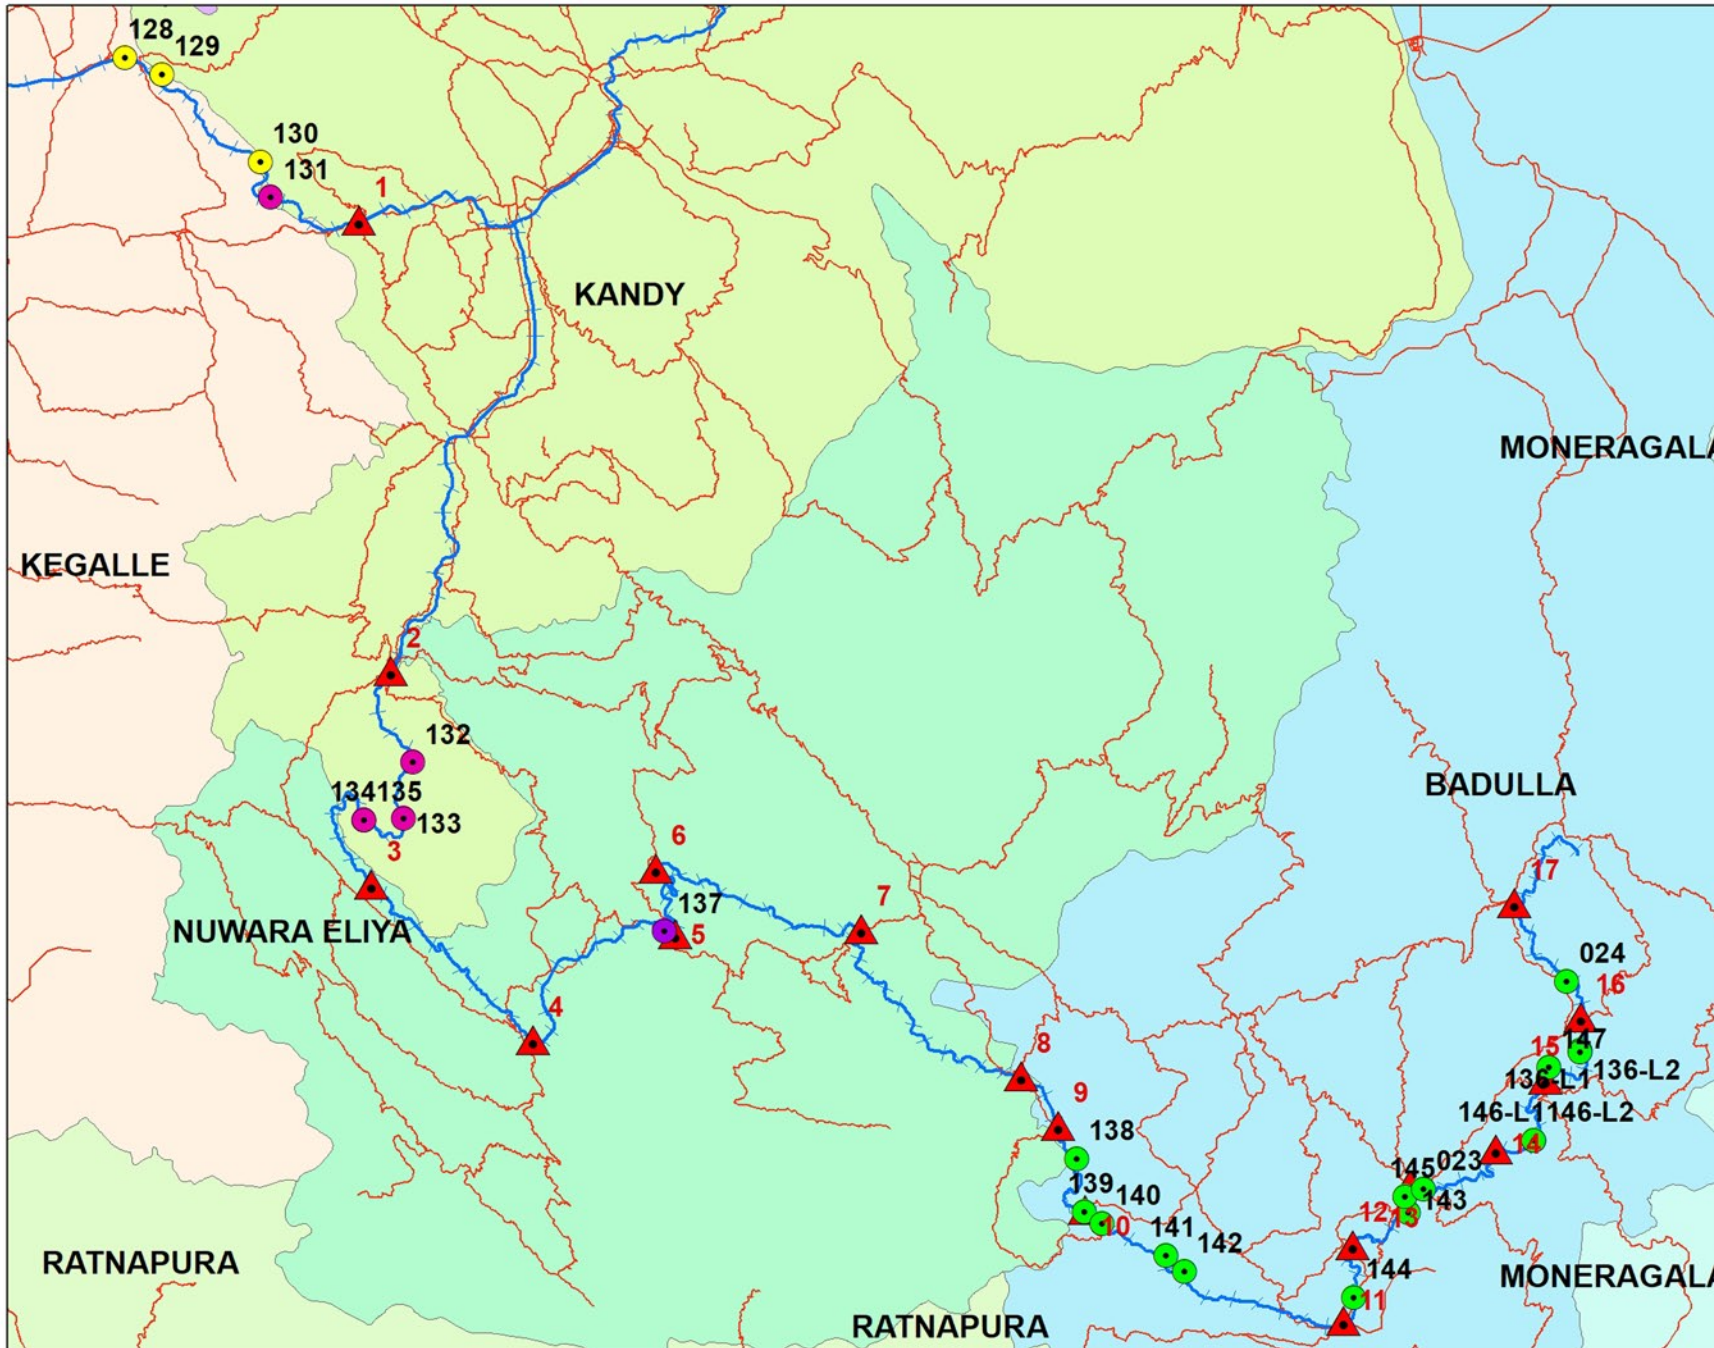

# LOCATION MAP - PACKAGE 08, PHASE II OF RLVMMMP

**Legend**

**Sites**

- Badulla
- Kandy
- Kegalle
- Nuwara-Eliya
- ▲ Loading Points

—+— Railway

— Main Roads

0 2 4 8 Km