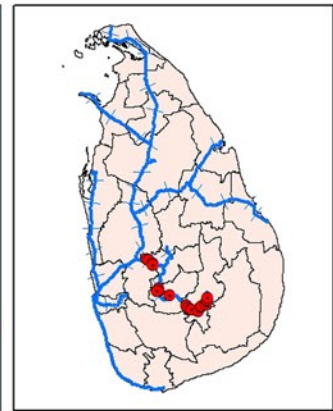

# LOCATION MAP - PACKAGE 08, PHASE II OF RLVMMMP

**Legend**

**Sites**

- Badulla
- Kandy
- Kegalle
- Nuwara-Eliya
- ▲ Loading Points

—+— Railway

— Main Roads

0 2 4 8 Km