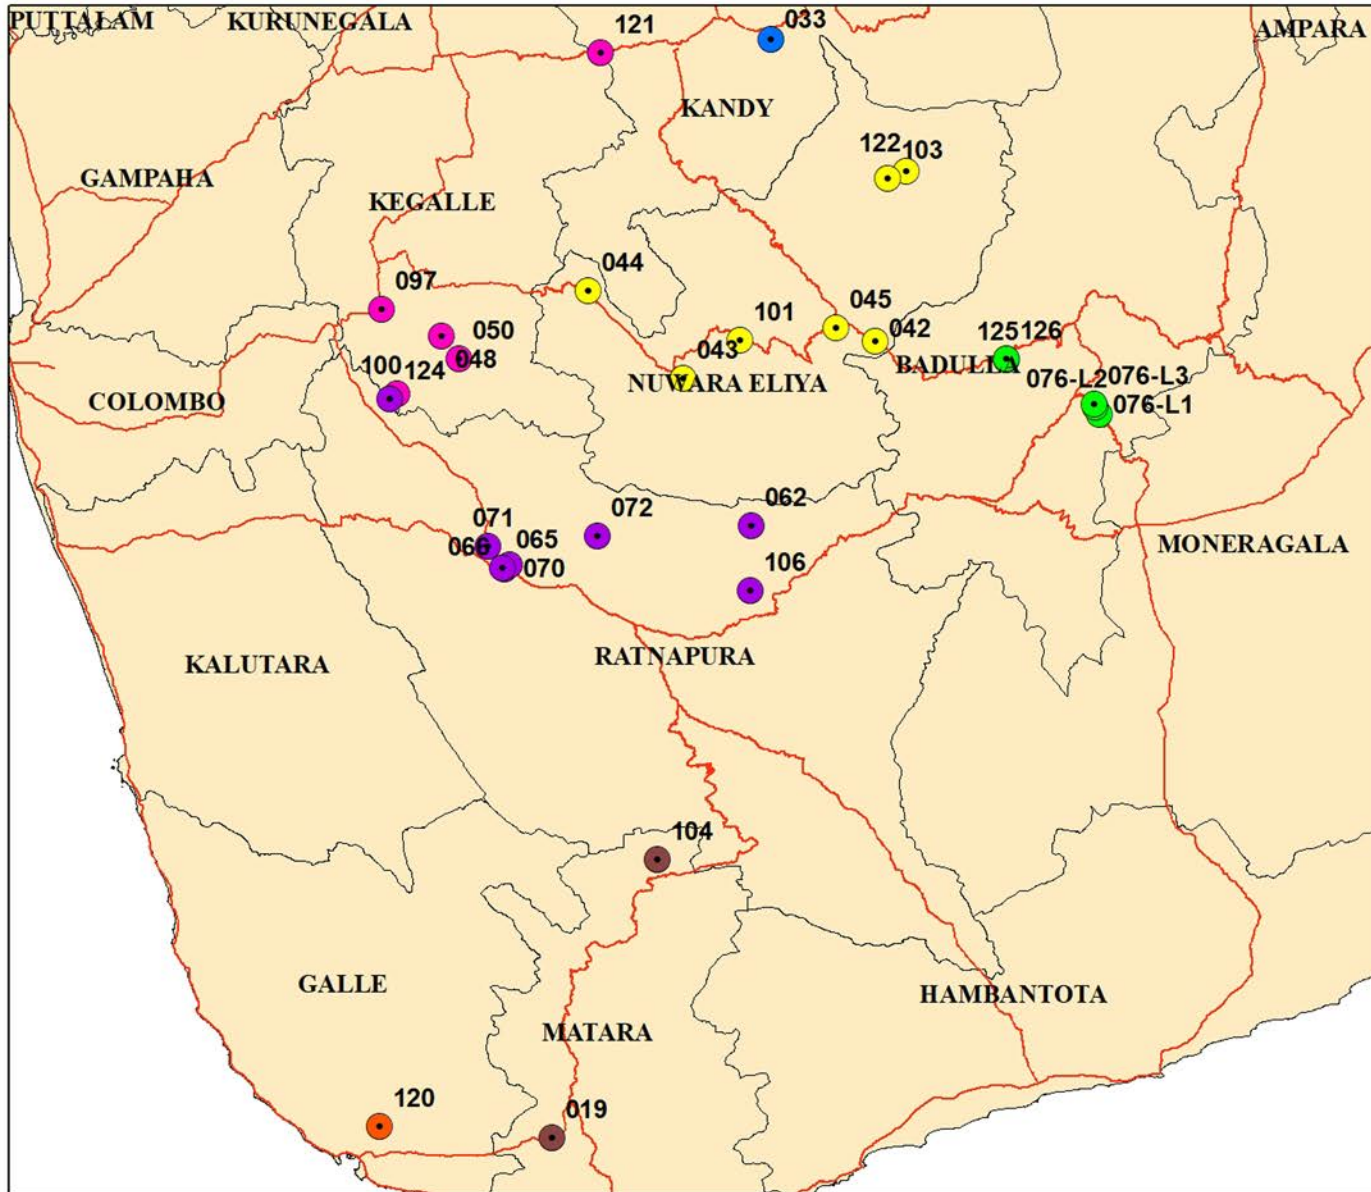

## LOCATION MAP OF PACKAGE 6 - PHASE II OF RLVMMMP

**Legend**

**Package\_06**

**District**

- Badulla
- Galle
- Kandy
- Kegalle
- Matara
- Nuwara Eliya
- Ratnapura

**Road\_Class**

- A
- District Boundry