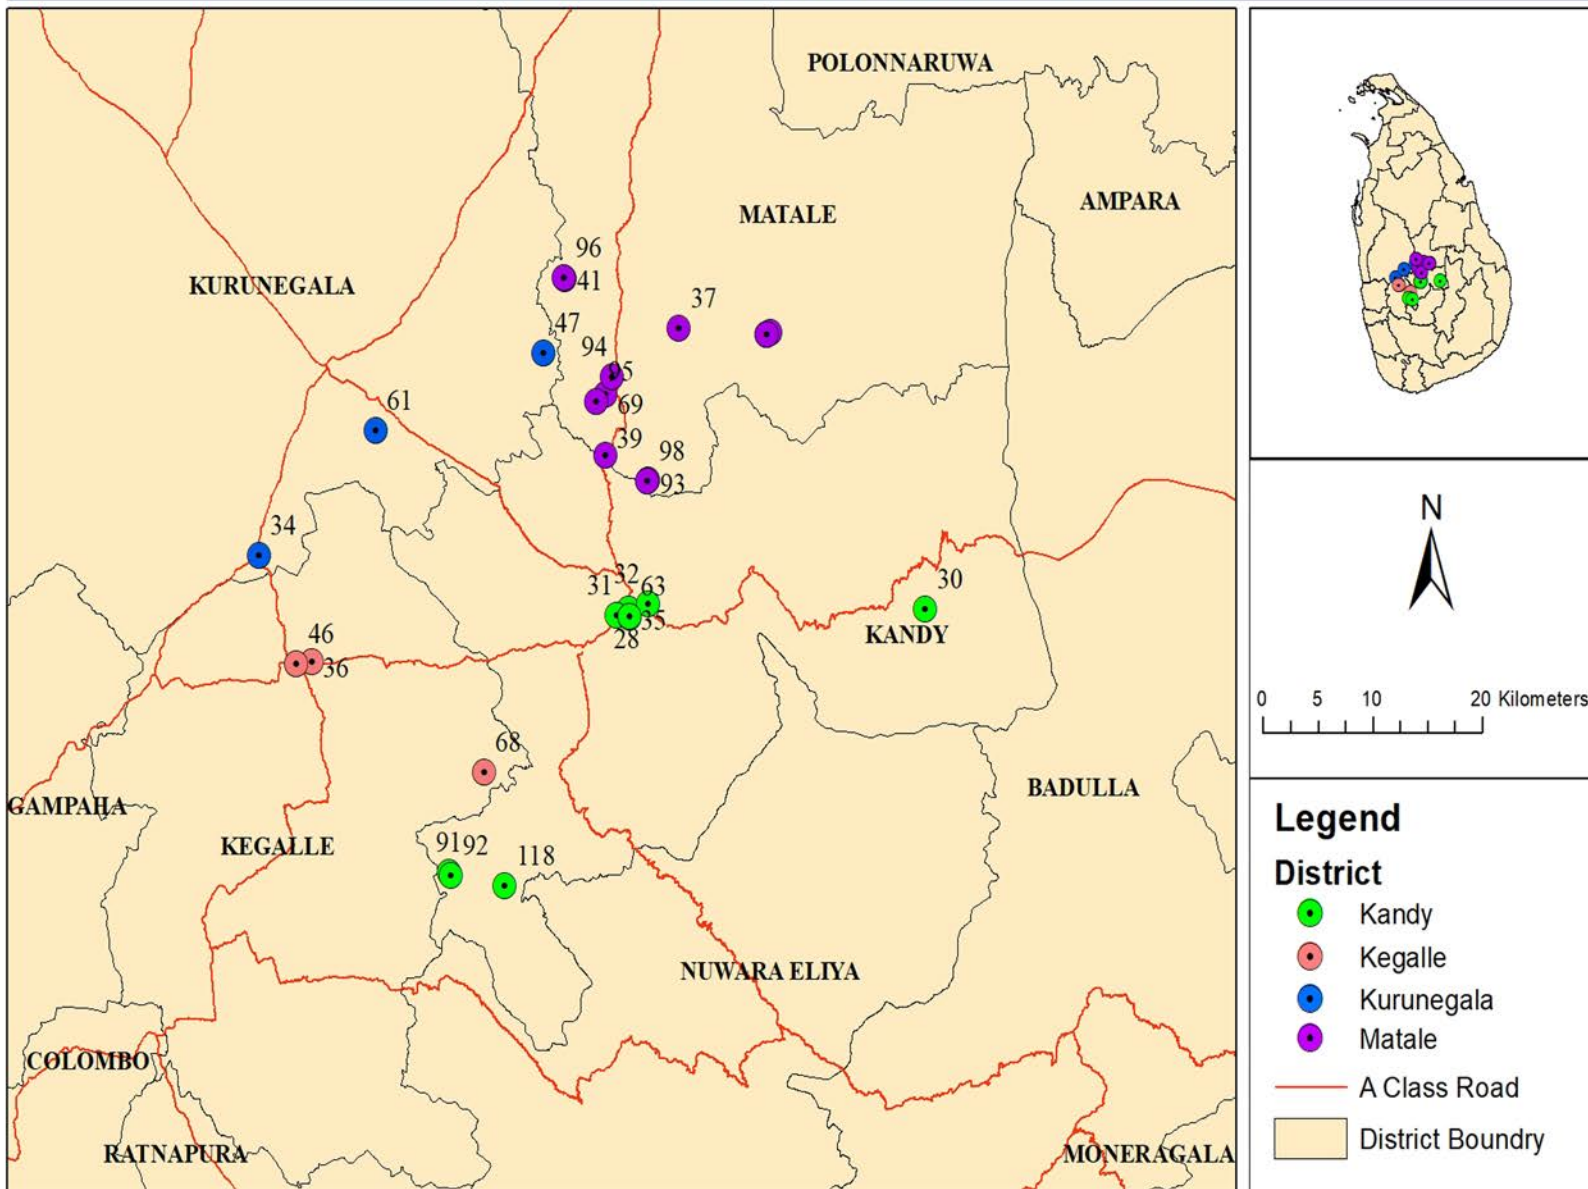

LOCATION MAP OF PACKAGE 5 - PHASE II OF RLVMP

- Legend**
- District**
- Kandy
 - Kegalle
 - Kurunegala
 - Matale
- A Class Road
- District Boundry